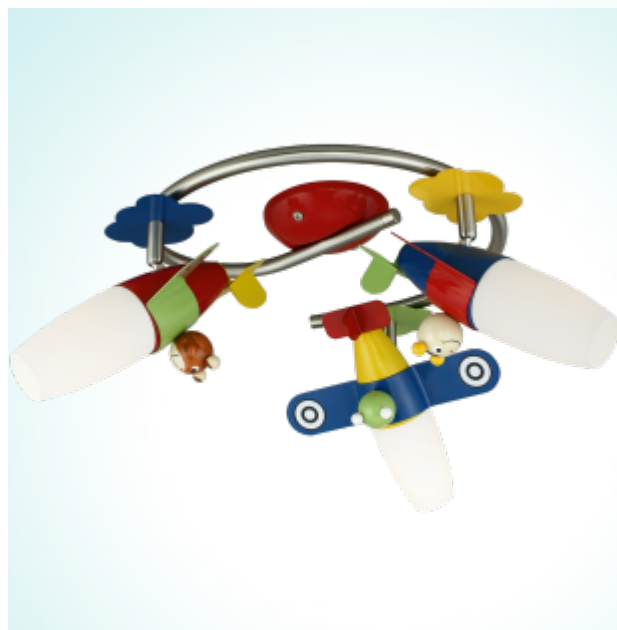

93187

SIRO 1

General Information

Article:	93187
Lighting Type:	spot
Collection:	Basic - shelf
EAN Code:	9002759931872

Dimensions

Depth:	255 mm
Height:	295 mm
Weight:	2.068 kg

Illuminant

Socket:	E14
Illuminant:	E14-LED-C37
Delivery:	incl.
Wattage:	3x 4W
Luminous Flux:	3x 320 lm
Luminous Colour:	3000K warm white
Average Lifetime:	15,000 h
Colour Rendering Index:	>80 Ra
Energy Efficiency:	A+
Suitable for:	A++ - B
kWh/1000:	4.00
Info on Recycling:	more Information

Detailed Information

Material & Colour

Enclosure Material:	steel
Enclosure Colour:	coloured
Glass / Shade Material:	satinated glass
Glass / Shade Colour:	white

Technical Information

Protection Rating:	IP20
Protection Class:	1
Line Voltage:	220-240V,50/60Hz
Operation Voltage:	220-240V,50/60Hz

LED

Technical changes reserved